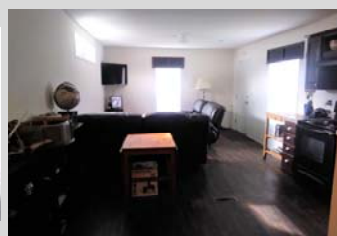

Price Reduced!

\$65,900

Golden Rule MHP is an all ages community in Clackamas, OR. The community has RV storage, on-site laundry facility & is located near shopping, restaurants, parks, schools & public transportation.

NEW 2018 HOME! CORNER LOT!

- 1 Bedroom
- 1 Bathroom
- Open Floor Plan
- New Appliances
- New Floors
- \$540 Monthly Site Rent

Beautiful 2018 Fleetwood home is 639 sq.ft with 1 bedroom, 1 bath and very open. The home sits on a corner lot in a great all ages community in Clackamas.

Home has nice laminate floors throughout, no carpet! For a smaller home, the kitchen has lots of cabinets, all with nice brushed silver hardware. There is a nice black range and refrigerator and stainless steel double sink.